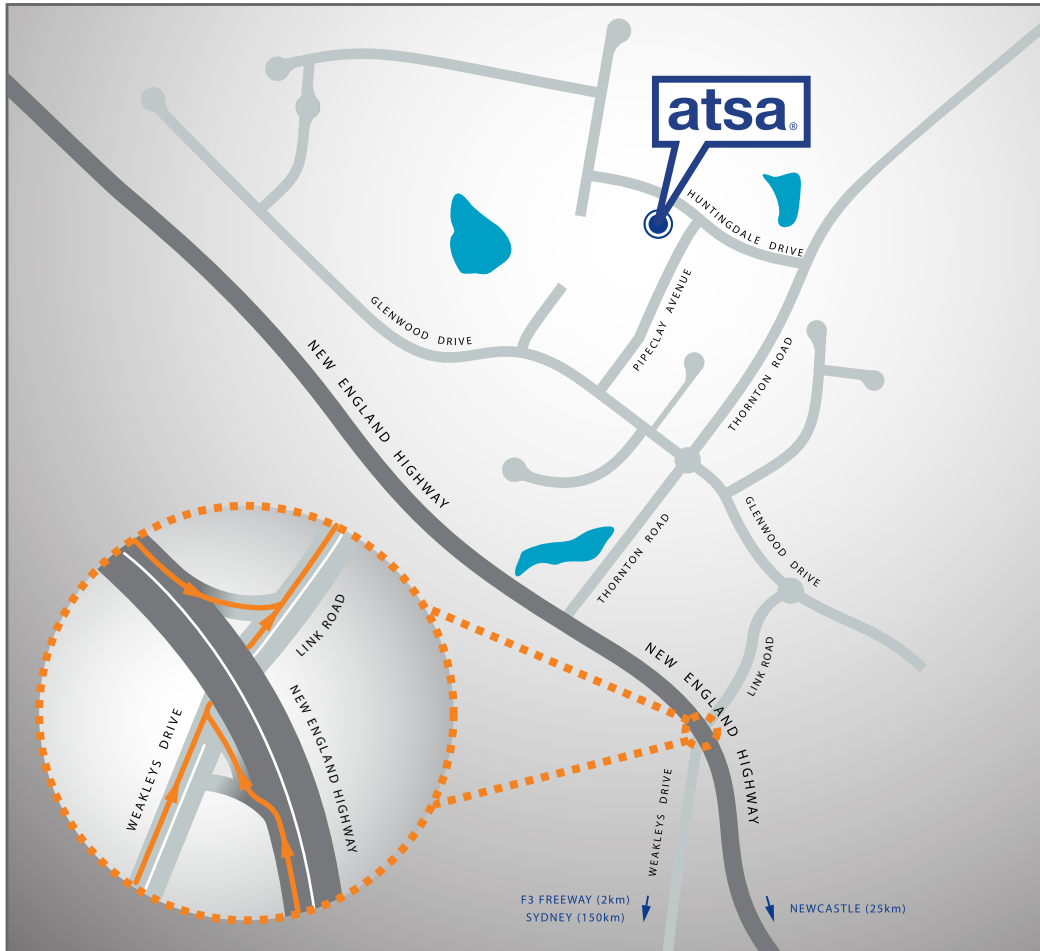

THORNTON MAP

ATSA Defence Services Pty Ltd
ABN: 11 107 679 238

info@atsa.com.au
www.atsa.com.au

Tel: +61 2 4964 3500
Fax: +61 2 4964 3555

21 Huntingdale Drive
(PO Box 22) Thornton NSW 2322
Australia